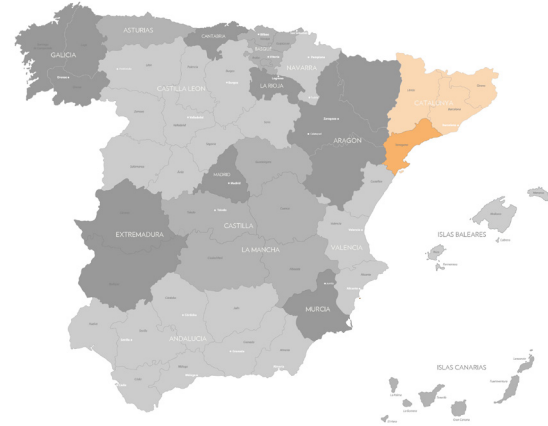

VALKYRIE

SELECTIONS

TOMÀS CUSINÉ

LLEBRE 2017

TOMÀS CUSINÉ || In 2003, Tomàs Cusiné decided to embark on a new wine producing project; one into which he could put all of his passion and knowledge for producing the finest wines. His extensive experience in the DO (with Castell de Remei) enables Tomàs to create wines of the highest character and elegance, marking the beginning of a project with great hopes and ambitions. His aim, as always, was to elaborate wines full of character that were capable of fully reflecting the characteristics of the soils from which they were produced. He also wished to take up the challenge of producing wines that reflected his personal wine-making philosophy.

COSTERS DEL SEGRE || The Costers del Segre DO was created in 1986 and it has seven subzones with several different micro climates. It is a unique zone with both indigenous, native varieties and more recent plantings of many other varieties. Tomàs Cusiné is located in the village of El Vilosell, province of Lleida subzone Les Garrigues, in the totally south of the DO, calcareous area on the north side of the Sierra de la Llena bordering by the province of Tarragona and the regions of Priorat and Conca de Barberá.

LLEBRE 2017 ||

BLEND | 85% Ull de Llebre (Tempranillo), 5% Garnatxa, 5% Cariñena & 5% Syrah

VINEYARDS | The majority of the vineyard parcels are located on slopes, on calcareous soils with gravel and good drainage.